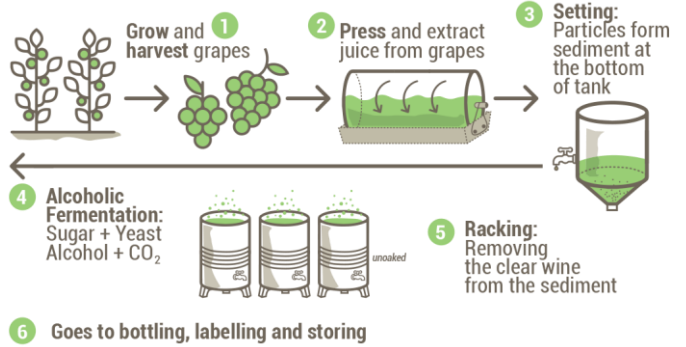

PRODUCT INFORMATION

VINTAGE NV
 VARIETAL Chenin Blanc 100%
 ORIGIN Wine of Origin Western Cape

VINIFICATION

WINEMAKER'S NOTE

Delicious and well-balanced sweet wine with upfront tropical flavours.

FOOD SUGGESTIONS

Enjoy with fresh fruit salad or mild curries

CELLARING POTENTIAL | SERVING TEMPERATURE

Ready for your enjoyment | 8 - 10°C

●	●	●	●	●	low
●	●	●	●	●	medium
●	●	●	●	●	high
alcohol	acidity	sweetness	body	fruit	