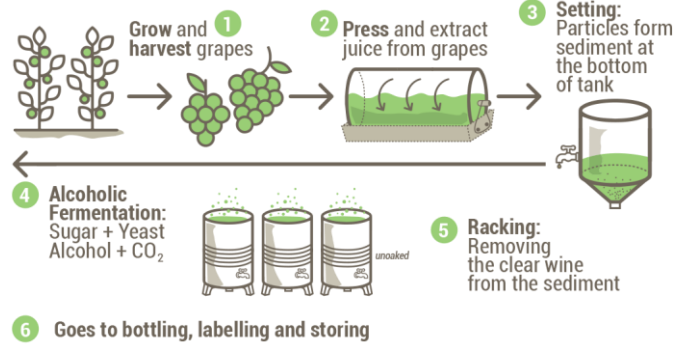

PRODUCT INFORMATION

VINTAGE NV
 VARIETALS 100% Pinotage
 ORIGIN Wine of Origin Western Cape

VINIFICATION

WINEMAKER'S NOTE

A delicious sweet rosé with upfront strawberry flavours.

FOOD SUGGESTIONS

Designed to drink on its own or with a cheese platter.

CELLARING POTENTIAL | SERVING TEMPERATURE

Ready for your enjoyment | 8 - 10°C

●	●	●	●	●	low
●	●	●	●	●	medium
●	●	●	●	●	high
alcohol	acidity	sweetness	body	fruit	

PROMINENT FLAVOURS

strawberry

PACKAGING INFORMATION