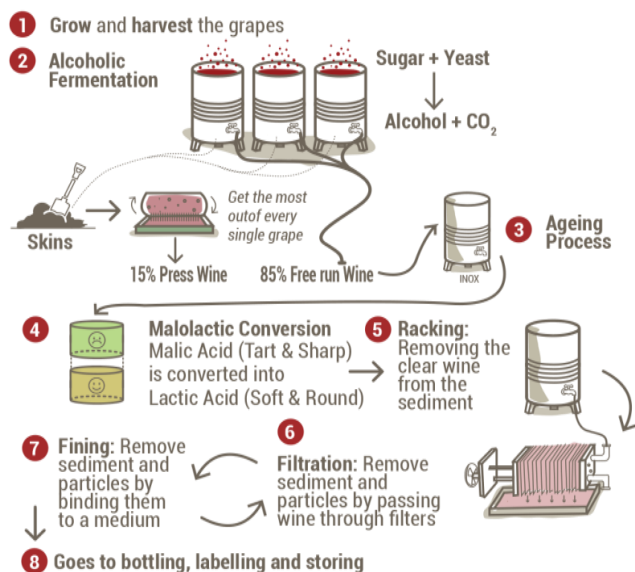

VINIFICATION

WINEMAKER'S NOTE

A firm structured and age able red blend. It offers berry fruit flavours with smokey bacon aromas and firm back palate tannins.

FOOD SUGGESTIONS

Enjoy with your favourite grilled foods and spicy dishes.

CELLARING POTENTIAL | SERVING TEMPERATURE

Ready for your enjoyment | 13 - 14°C

●	●	●	●	●	low
●	●	●	●	●	medium
●	●	●	●	●	high
alcohol	acidity	sweetness	body	fruit	

PROMINENT FLAVOURS

Cherrie

Blueberry

PACKAGING INFORMATION

BOTTLE BARCODE 6002390705088 UNIT SIZE 750ml
BOTTLES PER CASE 6002390705095 BOTTLES PER CASE 6

TECHNICAL ANALYSIS

Alc. 13.392% | RS 3.2 g/l | TA 5.0 g/l | pH 3.63