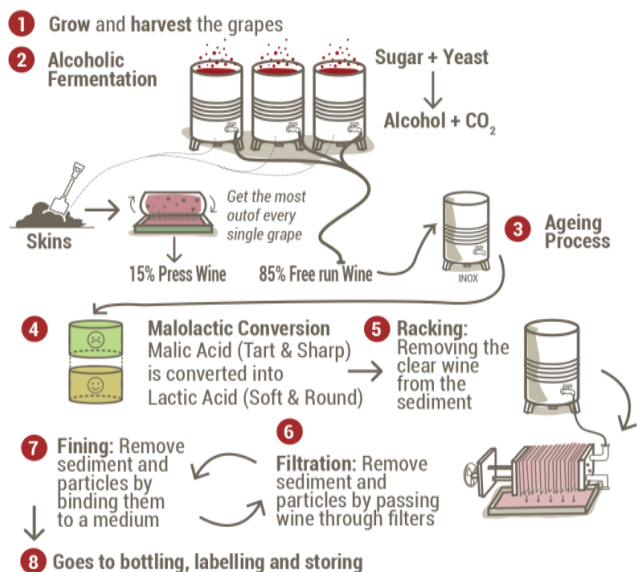

VINIFICATION

WINEMAKER'S NOTE

This full-bodied wine is soft and rich with a peppery, smoky finish.

FOOD SUGGESTIONS

Ready to enjoy with your favourite grilled foods and spicy dishes.

CELLARING POTENTIAL | SERVING TEMPERATURE

Ready for your enjoyment | 13 - 14°C

	●	●	●	●	●	low
	●	●	●	●	●	medium
	●	●	●	●	●	high
alcohol	acidity	sweetness	body	fruit		

PROMINENT FLAVOURS

PACKAGING INFORMATION

BOTTLE BARCODE 6002390704029
CASE BARCODE 6002390704036

UNIT SIZE
BOTTLES PER CASE

750ML
6

TECHNICAL ANALYSIS

Alc. 14% | RS 3.5 g/L | TA 5.0 g/L | pH 3.66