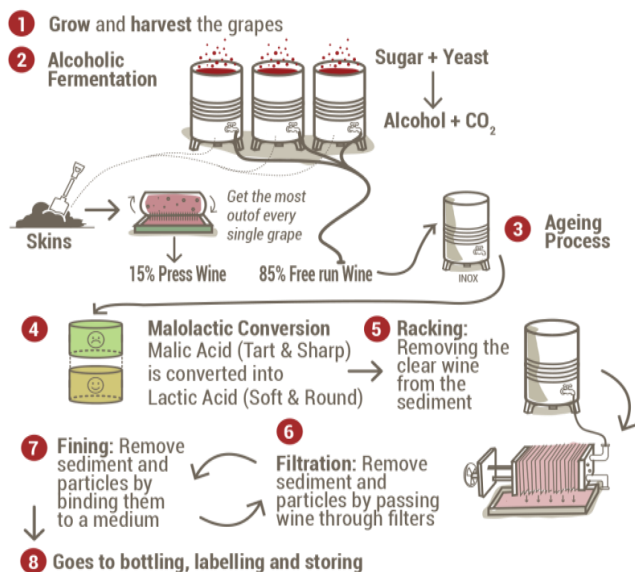

PRODUCT INFORMATION

VINTAGE 2020
 VARIETALS 100% Shiraz
 ORIGIN Wine of Origin Western Cape

VINIFICATION

WINEMAKER'S NOTE

This full-bodied wine is soft and rich with a peppery, smoky finish.

FOOD SUGGESTIONS

Ready to enjoy with your favourite grilled foods and spicy dishes.

CELLARING POTENTIAL | SERVING TEMPERATURE

Ready for your enjoyment | 13 - 14°C

	●	●	●	●	●	low
	●	●	●	●	●	medium
	●	●	●	●	●	high
alcohol	acidity	sweetness	body	fruit		

PROMINENT FLAVOURS

PACKAGING INFORMATION

BOTTLE BARCODE 6002390704029
 CASE BARCODE 6002390704036

UNIT SIZE
 BOTTLES PER CASE

750ML
 6

TECHNICAL ANALYSIS

Alc. 13.5% | RS 4.2 g/L | TA 5.5 g/L | pH 3.52