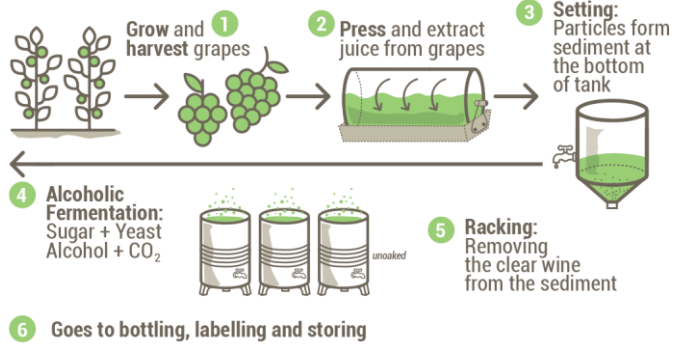

VINIFICATION

WINEMAKER'S NOTE

Enjoy this elegant Chardonnay with delicate vanilla and butterscotch nuances and fresh citrus / lemony flavours.

FOOD SUGGESTIONS

Enjoyed as an aperitif or with summer salads, fish or simply seasoned poultry and pork dishes.

CELLARING POTENTIAL | SERVING TEMPERATURE

Ready for your enjoyment | 8 - 10°C

●	●	●	●	●	low
●	●	●	●	●	medium
●	●	●	●	●	high
alcohol	acidity	sweetness	body	fruit	

PROMINENT FLAVOURS

tropical
fruit

lemon
(citrus)

PACKAGING INFORMATION

BOTTLE BARCODE 6002390703985
CASE BARCODE 6002390703992

UNIT SIZE
BOTTLES PER CASE

750ML
6

TECHNICAL ANALYSIS

Alc. 13% | RS 1.7 g/L | TA 6.4 g/L | pH 3.50