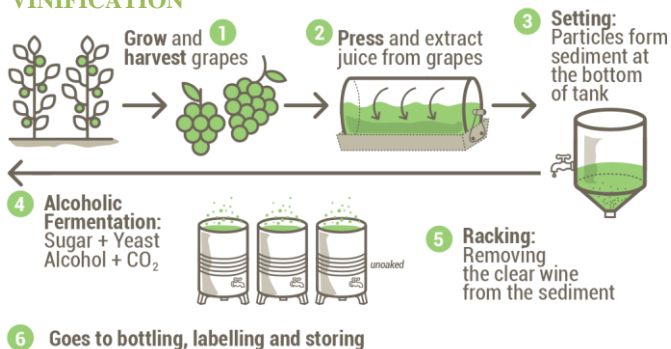

PRODUCT INFORMATION

VINTAGE 2021
 VARIETALS 100% Chardonnay
 ORIGIN Wine of Origin Western Cape

VINIFICATION

WINEMAKER'S NOTE

Enjoy this elegant Chardonnay with delicate vanilla and butterscotch nuances and fresh citrus / lemony flavours.

FOOD SUGGESTIONS

Enjoyed as an aperitif or with summer salads, fish or simply seasoned poultry and pork dishes.

CELLARING POTENTIAL | SERVING TEMPERATURE

Ready for your enjoyment | 8 - 10°C

●	●	●	●	●	low
●	●	●	●	●	medium
●	●	●	●	●	high
alcohol	acidity	sweetness	body	fruit	

PROMINENT FLAVOURS

tropical
fruit

lemon
(citrus)

PACKAGING INFORMATION

BOTTLE BARCODE 6002390703985 UNIT SIZE 750ML
 CASE BARCODE 6002390703992 BOTTLES PER CASE 6

TECHNICAL ANALYSIS

Alc. 12% | RS 3.7 g/L | TA 5.6 g/L | pH 3.49