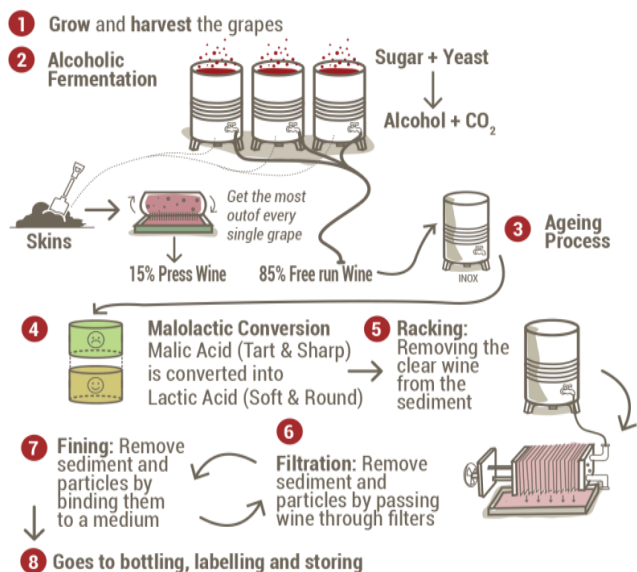

PRODUCT INFORMATION

VINTAGE 2019
 VARIETALS 100% Pinotage
 ORIGIN Wine of Origin Western Cape

VINIFICATION

WINEMAKER'S NOTE

A soft and elegant red wine with juicy ripe fruits of the forest with refreshing acid on the palate and well-structured tannins.

FOOD SUGGESTIONS

Perfect with light Italian pastas or pizzas.

CELLARING POTENTIAL | SERVING TEMPERATURE

Ready for your enjoyment | 13 - 14°C

	●	●	●	●	●	low
	●	●	●	●	●	medium
	●	●	●	●	●	high
alcohol	acidity	sweetness	body	fruit		

PROMINENT FLAVOURS

cherries

plum

blue
berry

PACKAGING INFORMATION

BOTTLE BARCODE 6002390100869
 CASE BARCODE 6002390100876

UNIT SIZE
 BOTTLES PER CASE

750ML
 6