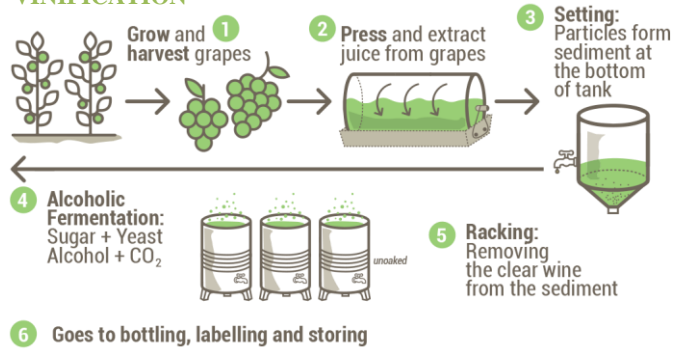

PRODUCT INFORMATION

VINTAGE 2022
 VARIETALS 100% Chenin Blanc
 ORIGIN Wine of Origin Western Cape

VINIFICATION

WINEMAKER'S NOTE

Crisp, dry and refreshing white wine. Display notes of guavas and passion fruit on the palate with hints of lime zest.

FOOD SUGGESTIONS

Enjoyed as an aperitif or with summer salads, mild chicken fajitas or Asian cuisine.

CELLARING POTENTIAL | SERVING TEMPERATURE

Ready for your enjoyment | 8 - 10°C

●	●	●	●	●	low
●	●	●	●	●	medium
●	●	●	●	●	high
alcohol	acidity	sweetness	body	fruit	

PROMINENT FLAVOURS

guava

passion
fruit

PACKAGING INFORMATION

BOTTLE BARCODE 6002390100807 UNIT SIZE 750ML
 CASE BARCODE 6002390100814 BOTTLES PER CASE 6

TECHNICAL ANALYSIS

Alc. 12.5% | RS 1.9 g/L | TA 6.1 g/L | pH 3.48