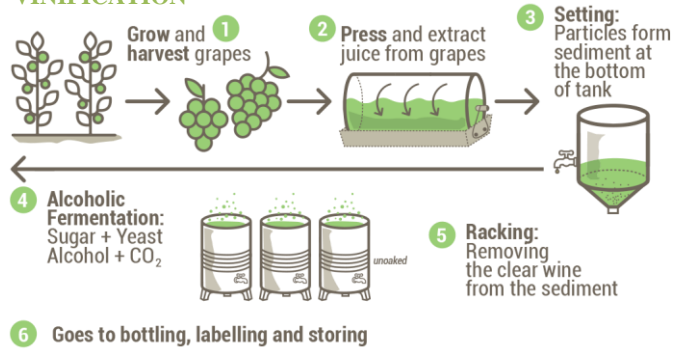

PRODUCT INFORMATION

VINTAGE 2021
 VARIETALS 100% Chenin Blanc
 ORIGIN Wine of Origin Western Cape

VINIFICATION

WINEMAKER'S NOTE

Crisp, dry and refreshing white wine. Display notes of guavas and passion fruit on the palate with hints of lime zest.

FOOD SUGGESTIONS

Enjoyed as an aperitif or with summer salads, mild chicken fajitas or Asian cuisine.

CELLARING POTENTIAL | SERVING TEMPERATURE

Ready for your enjoyment | 8 - 10°C

●	●	●	●	●	low
●	●	●	●	●	medium
●	●	●	●	●	high
alcohol	acidity	sweetness	body	fruit	

PROMINENT FLAVOURS

guava

passion
fruit

PACKAGING INFORMATION

BOTTLE BARCODE 6002390100807 UNIT SIZE 750ML
 CASE BARCODE 6002390100814 BOTTLES PER CASE 6

TECHNICAL ANALYSIS

Alc. 13% | RS 2.2 g/L | TA 5.9 g/L | pH 3.54