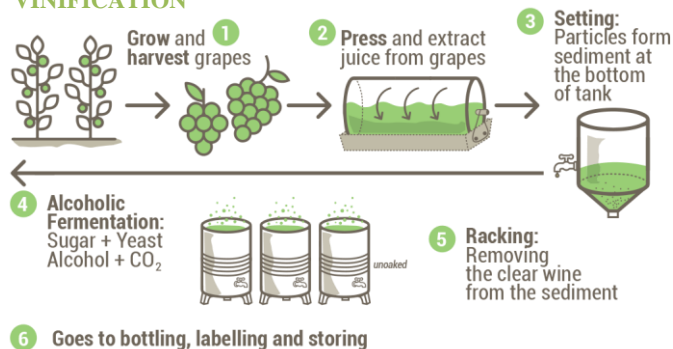

VINIFICATION

WINEMAKER'S NOTE

Crisp, dry and refreshing white wine. Display notes of guavas and passion fruit on the palate with hints of lime zest.

FOOD SUGGESTIONS

Enjoyed as an aperitif or with summer salads, mild chicken fajitas or Asian cuisine.

CELLARING POTENTIAL | SERVING TEMPERATURE

Ready for your enjoyment | 8 - 10°C

●	●	●	●	●	low
●	●	●	●	●	medium
●	●	●	●	●	high
alcohol	acidity	sweetness	body	fruit	

PROMINENT FLAVOURS

guava

passion
fruit

PACKAGING INFORMATION

BOTTLE BARCODE 6002390100807 UNIT SIZE 750ML
CASE BARCODE 6002390100814 BOTTLES PER CASE 6

TECHNICAL ANALYSIS

Alc. 12.5% | RS 7.4 g/L | TA 5.9 g/L | pH 3.57